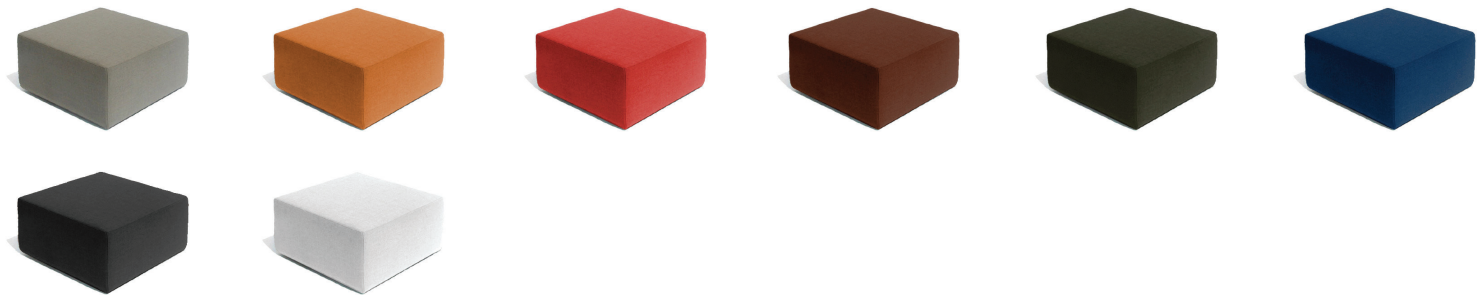

messerli

Armchairs & sofas

Moving people and brands.

01

Alfa
(textile)

→ 56 cm
↗ 56 cm
↑ 38 cm

02

Beta small
(textile)

→ 55 cm
↗ 55 cm
↑ 37 cm

03

Beta big
(textile)

→ 80 cm
↗ 80 cm
↑ 37 cm

04

Table cover for
Beta cover

→ 56/82 cm
↗ 35 cm
↑ 20 cm

05

Zurigo
(textile)

→ 144 cm
↗ 99 cm
↑ 70 cm

06

Dallas
(synthetic leather)

→ 64 cm
↗ 55 cm
↑ 72 cm

07

Drop
(textile)

→ 61 cm
↗ 71 cm
↑ 65 cm