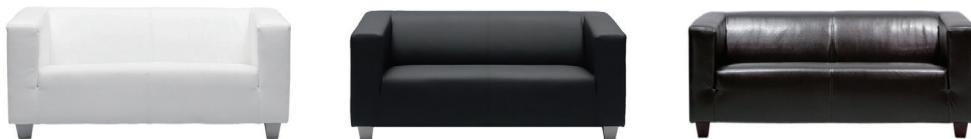

(leather)

→ 130 cm
↗ 45 cm
↑ 45 cm

11

Anaconda Round Bank

(leather)

→ 130 cm
↗ 45 cm
↑ 45 cm

12

Lexie 1er

(leather)

→ 70 cm
↗ 76 cm
↑ 69 cm

13

Lexie 2er

(leather)

→ 130 cm
↗ 76 cm
↑ 69 cm

14

Fauteuil
(synthetic leather)

→ 100 cm
↗ 83 cm
↑ 68 cm

15

Two Person Sofa
(synthetic leather)

→ 157 cm
↗ 83 cm
↑ 68 cm

16

Three Person Sofa
(synthetic leather)

→ 183 cm
↗ 83 cm
↑ 68 cm

17