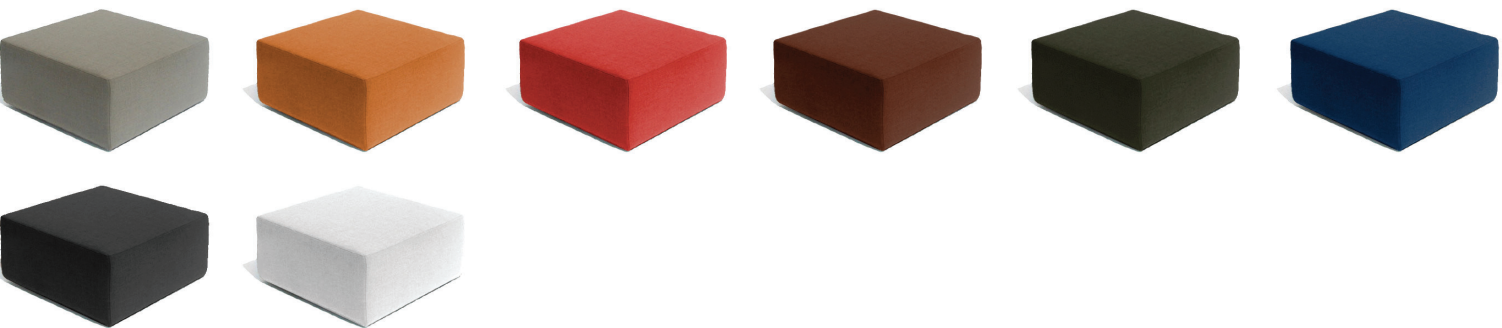

→ 55 cm
↗ 55 cm
↑ 37 cm

03

Beta big
(textile)

→ 80 cm
↗ 80 cm
↑ 37 cm

04

Table cover for
Beta cover

→ 56/82 cm
↗ 35 cm
↑ 20 cm

05

Zurigo
(textile)

→ 144 cm
↗ 99 cm
↑ 70 cm

06

Dallas
(synthetic leather)

→ 64 cm
↗ 55 cm
↑ 72 cm

07

Drop
(textile)

→ 61 cm
↗ 71 cm
↑ 65 cm

(leather)

→ 130 cm
↗ 45 cm
↑ 45 cm

11

Anaconda Round Bank

(leather)

→ 130 cm
↗ 45 cm
↑ 45 cm

12

Lexie 1er