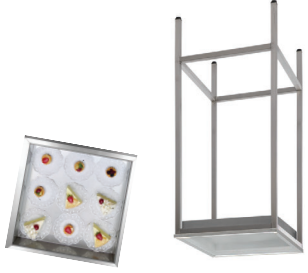

   oak

→ 140 cm
↗ 100 cm
↑ 110 cm

High table
Fluctus 360

□ ■ ◻ oak

→ 170 cm
↗ 170 cm
↑ 110 cm
85 cm

High table
blackline
Fluctus 360

□ ■ ◻ oak

→ 170 cm
↗ 170 cm
↑ 110 cm
85 cm

22
High table
100X250
□
■
rio

23a
High table
glass
50X50
clear glass
↗ 50 cm
↖ 50 cm
↘ 110 cm

23b
High table glass
with tub
50X50

24
Connecting part
24X50
stainless steel
↗ 29 cm
↖ 50 cm
↘ 4,5 cm

25
Tub
24X50
stainless steel
↗ 29 cm
↖ 50 cm
↘ 16,5 cm