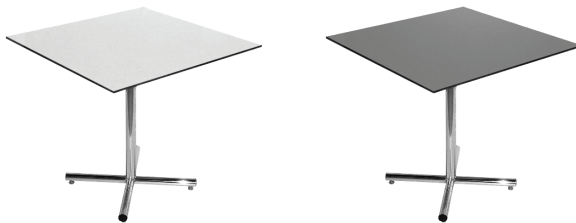

04
Arki-Desk

NEW! NEW!

□ ■

🪵 oak

→ 200 cm
↗ 78 cm
↑ 74 cm

05

Plura
130x75

→ 130 cm
↗ 75 cm
↑ 74 cm

06

Bankett

∅ 150/160 cm
↑ 72 cm

07

Plura 75x75

→ 75 cm
↗ 75 cm
↑ 74 cm

08

Plura 78

∅ 78 cm
↑ 74 cm

09

Trumpet

∅ 78 cm
↑ 74 cm

10

Dining Table

→ 80 cm
↗ 80 cm
↑ 73 cm

11

Colette Table

core beech

→ 200 cm
↗ 80 cm
↑ 74 cm

messerli

Lounge tables

Moving people and brands.

01
Code 59

NEW!