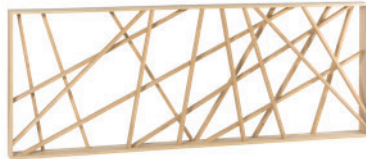

Raumtrenner

4 Stk.

Ahorn